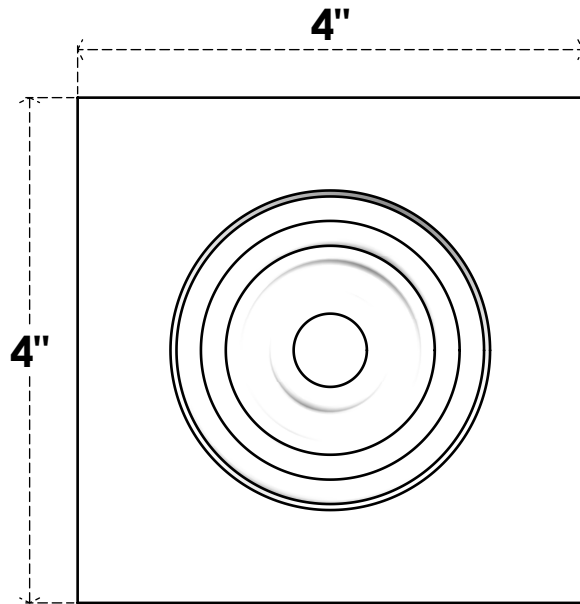

ROSP040X040X050SDG02

4"W X 4"H X 1/2"P STANDARD SEDGWICK BULLSEYE ROSETTE WITH SQUARE EDGE, ARCHITECTURAL GRADE PVC

FRONT

SIDE

EKENA MILLWORK
2300 WEST MAIN ST.
CLARKSVILLE, TX 75426
TOLL FREE: 866-607-0453
WWW.EKENAMILLWORK.COM