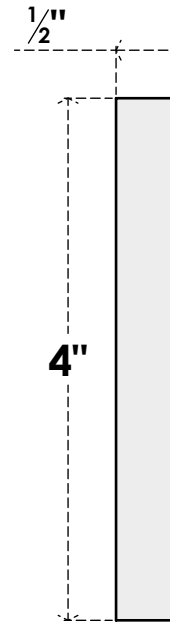

ROSP040X040X050SDG02

4"W X 4"H X 1/2"P STANDARD SEDGWICK BULLSEYE ROSETTE WITH SQUARE EDGE, ARCHITECTURAL GRADE PVC

FRONT

SIDE

EKENA MILLWORK
2300 WEST MAIN ST.
CLARKSVILLE, TX 75426
TOLL FREE: 866-607-0453
WWW.EKENAMILLWORK.COM

NOTES

1. INSTALLATION TO BE COMPLETED IN ACCORDANCE WITH MANUFACTURER'S SPECIFICATIONS.
2. DRAWING MAY NOT BE TO SCALE
3. THIS DRAWING IS INTENDED FOR DESIGN AND PLANNING PURPOSES ONLY.
4. ALL INFORMATION CONTAINED HEREIN WAS CURRENT AT THE TIME OF DEVELOPMENT BUT MUST BE REVIEWED AND APPROVED BY THE PRODUCT MANUFACTURER TO BE CONSIDERED ACCURATE.
5. ARCHITECTURAL GRADE PVC PRODUCTS ARE MADE FROM EXPANDED CELLULAR PVC AND COME NATURALLY WHITE BUT MAY BE PAINTED